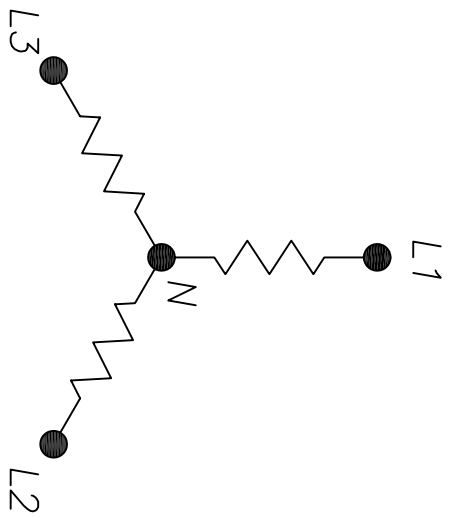

NOTES:  
 1. AVAILABLE VOLTAGES:  
 208V, 240V, 380V, 460V, 575V

PROPRIETARY DRAWING  
 The information and design  
 contained herein are confidential  
 and the exclusive property  
 of BBC Industries.

**Black Body**  
 INDUSTRIAL Ovens  
 SCREEN PRINT DRIVERS

TITLE  
**SECTION WIRING**  
**3 PHASE WYE**

TOLERANCES  
 (UNLESS NOTED)  
 MACHINED X.XX E .01  
 X.XXX E .005  
 WELDED E 1/16"  
 FRACTIONAL E 1/32  
 ANGULAR E 1 DEGREE