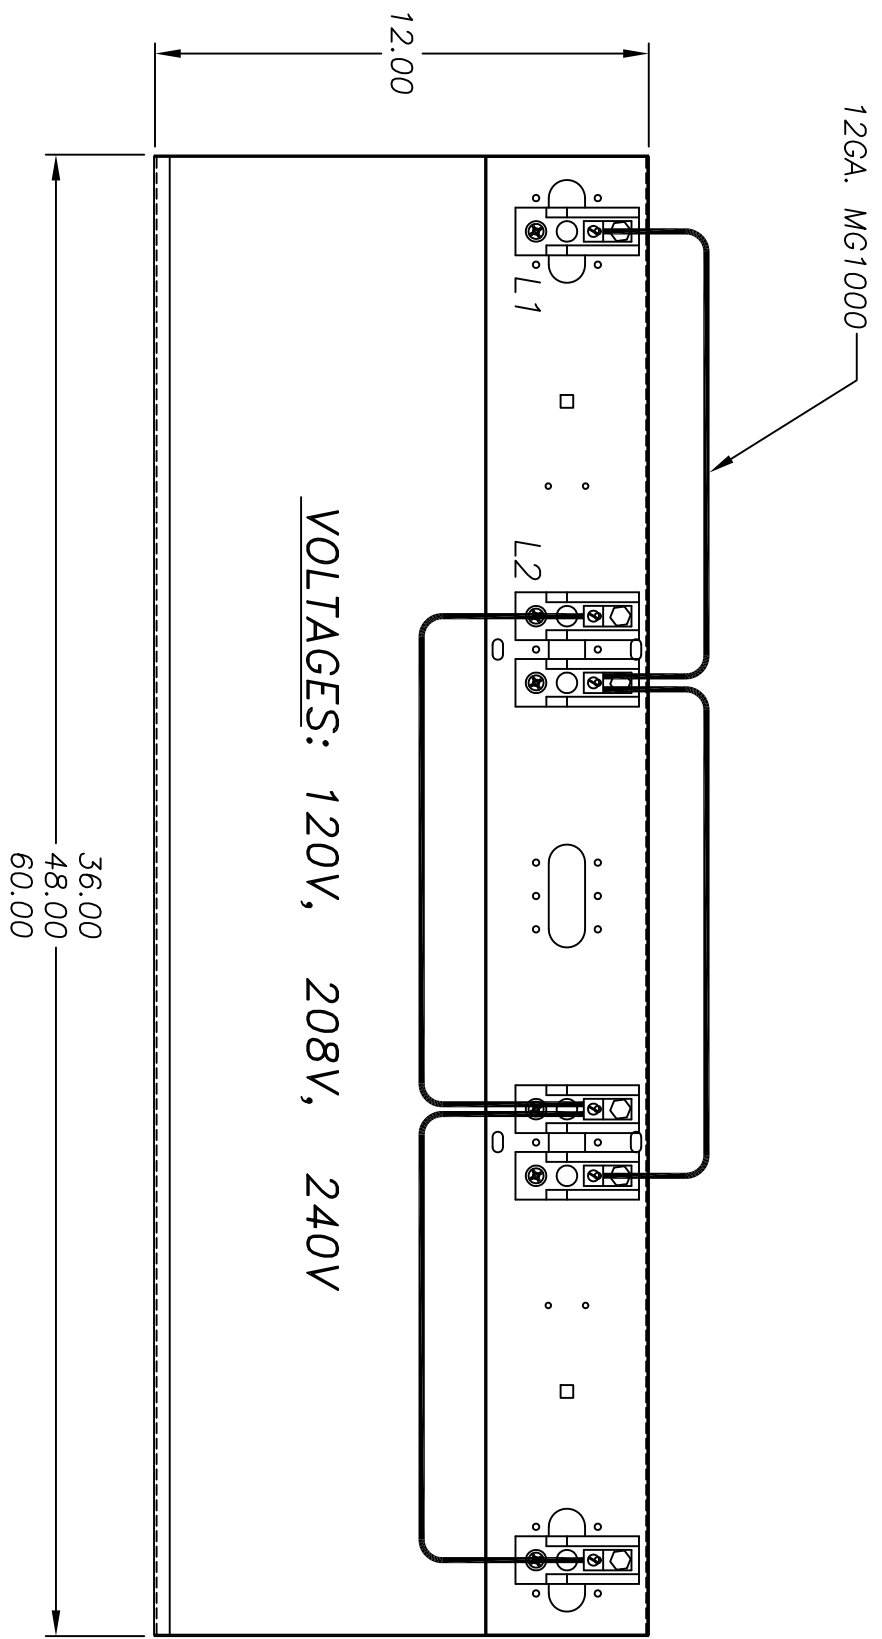

LET.	NO.	REVISION	DN	OK	DATE

PROPRIETARY DRAWING
The information and design contained in this drawing is confidential and the exclusive property of BBC Industries.

Black Body
INDUSTRIAL Ovens
SCREEN PRINT DRIVERS

TITLE
**SECTION WIRING
PARALLEL**

TOLERANCES
(UNLESS NOTED)
MACHINED X.XX E .01
X.XXX E .005
WELDED E 1/16"
FRACTIONAL E 1/32"
ANGULAR E 1 DEG

BBC INDUSTRIES INC.
1526 Fenpark Drive
Fenton, MO 63026 USA
(636)343-5600 FAX: (636)343-3952
(800)654-4205 WWW.BBCIND.COM
PARK DIV.

SCALE 1 = 5
DATE 8/20/04
IN BY ZS
CK BY
MODEL
SHIT 1
DF 1
REVISION
PARALLEL