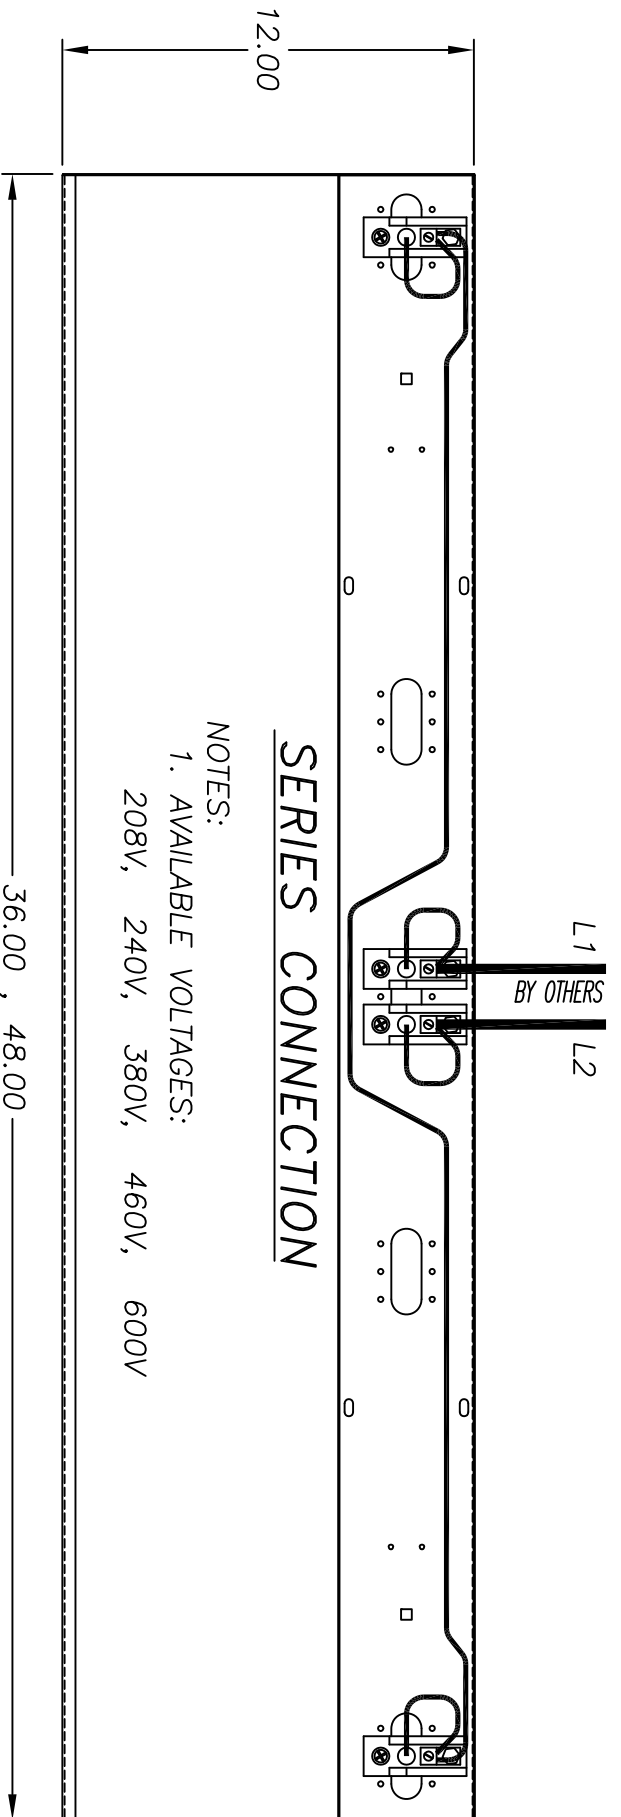

NOTES:
1. AVAILABLE VOLTAGES:
120V, 208V, 240V

NOTES:
1. AVAILABLE VOLTAGES:
208V, 240V, 380V, 460V, 600V

NOTES:
HEATER IS WIRED "SERIES"
HIGH VOLTAGE FROM FACTORY

PROPRIETARY DRAWING
The information and design contained in this drawing are confidential and the exclusive property of BBC Industries.

Black Body
INDUSTRIAL Ovens
SCREEN PRINT DRIVERS

TITLE
SECTION WIRING
SINGLE PHASE DV
DUAL VOLTAGE

TOLERANCES
(UNLESS NOTED)
MACHINED X.XX E .01
X.XXX E .005
WELDED E 1/16"
FRACTIONAL E 1/32
ANGULAR E 1 DEG